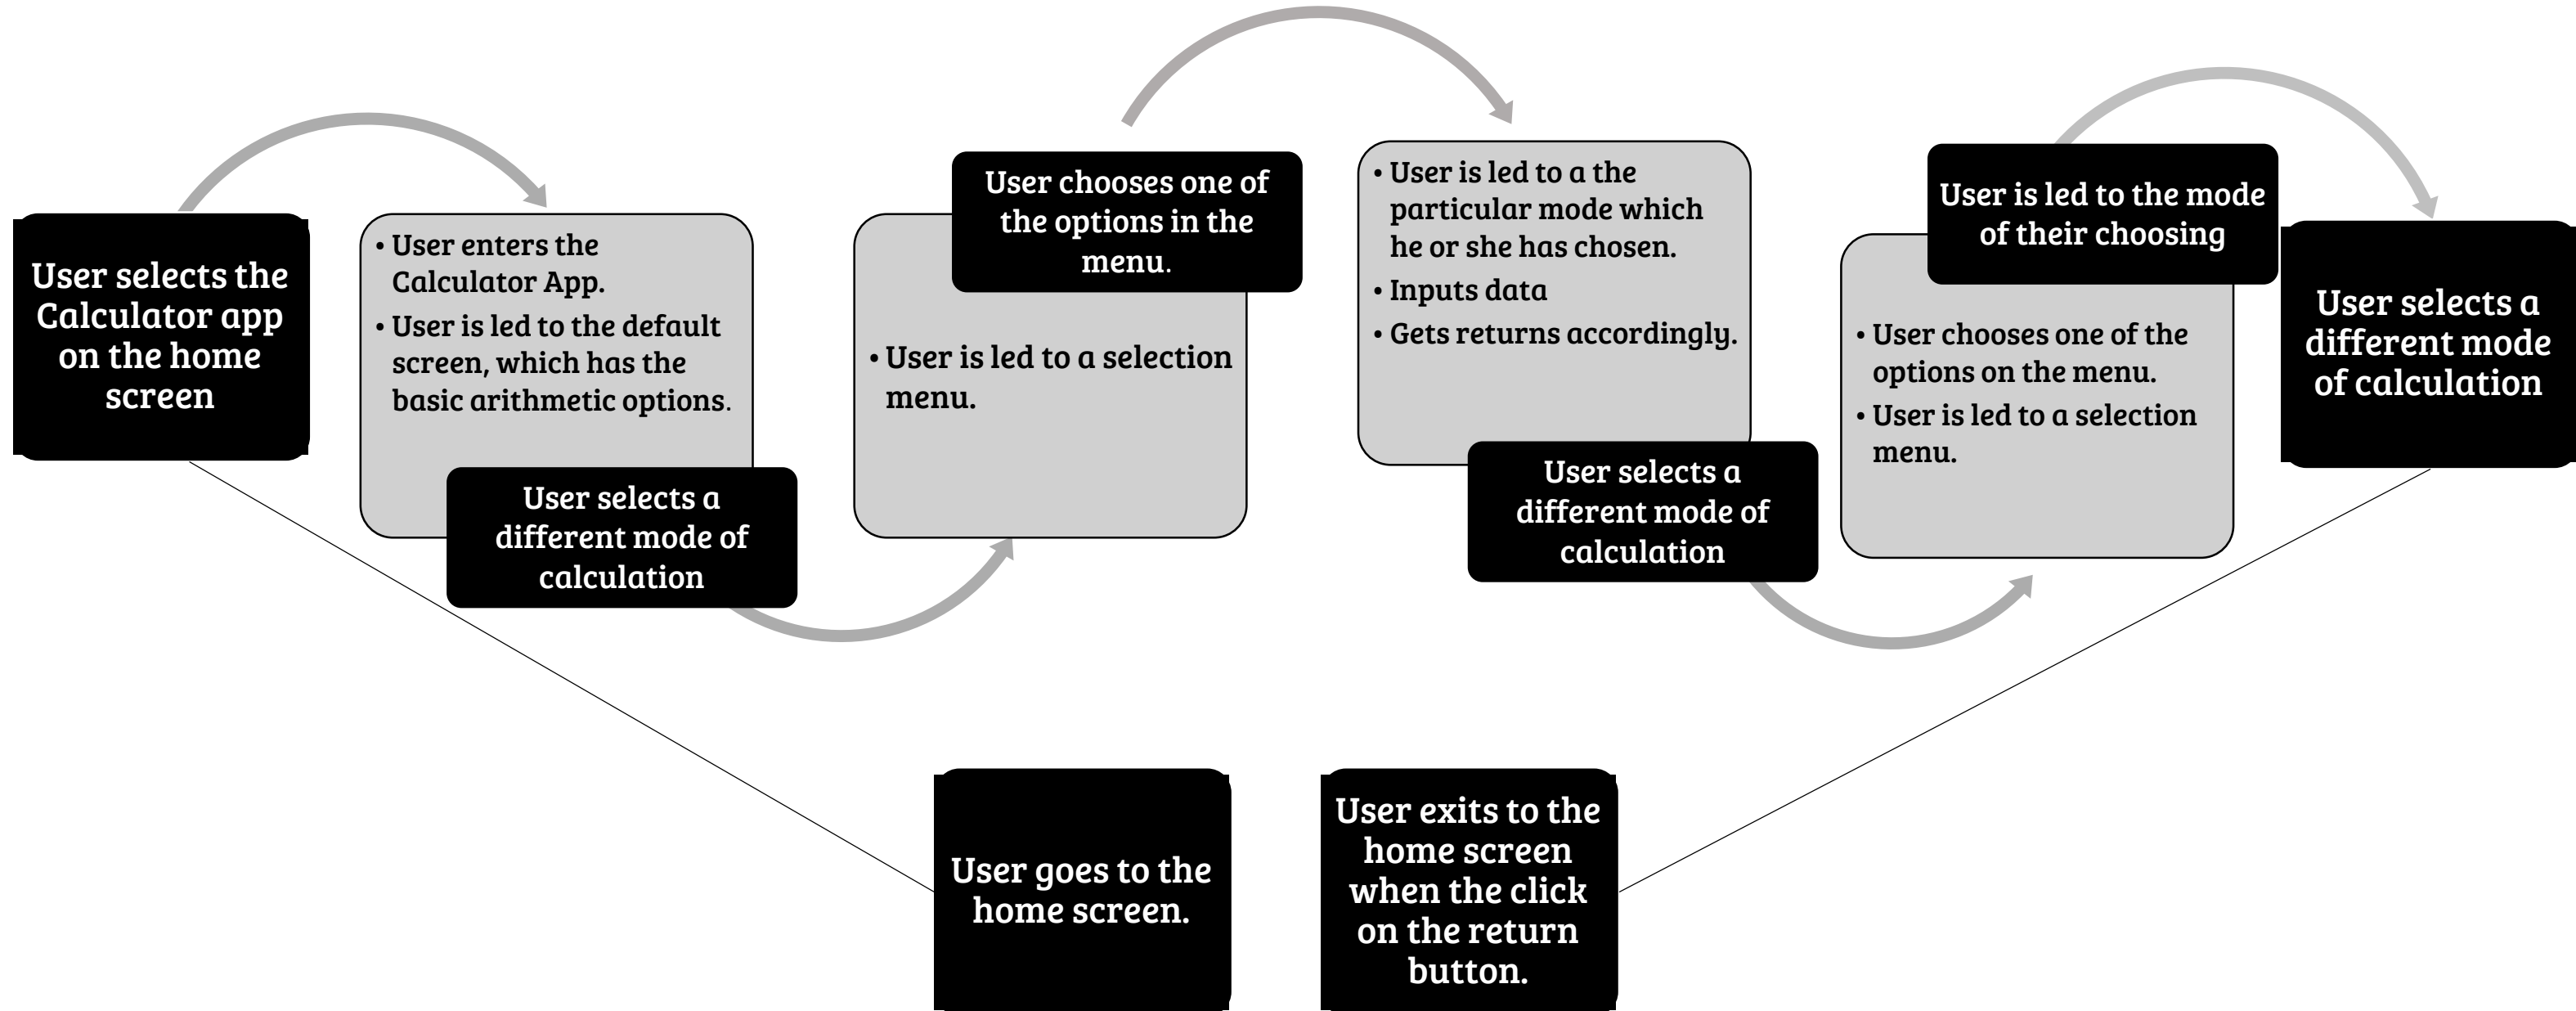

**Initial  
Concept  
Wireframe**  
**OF THE  
REDESIGNED  
*Calculator***

# **USER FLOW** OF THE REDESIGNED *Calculator* App for ANDROID

In addition to a visual redesign, Add a feature which involves a “**notebook mode**”, where long term calculations can be done in a manner similar to writing it down on paper

## Proposed new features OF THE REDESIGNED *Calculator*

Add a feature which involves a “**conversion mode**”, where units of time, measurement, currency and more can be converted upon selecting the appropriate mode and entering the relevant information.