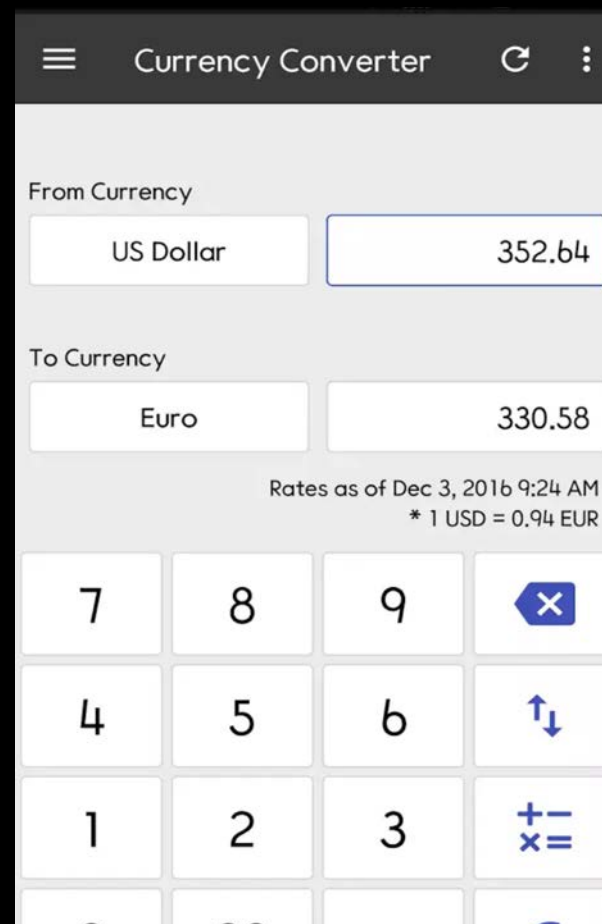

# **USER FLOW** OF THE REDESIGNED *Calculator* App for ANDROID

In addition to a visual redesign, Add a feature which involves a “**notebook mode**”, where long term calculations can be done in a manner similar to writing it down on paper